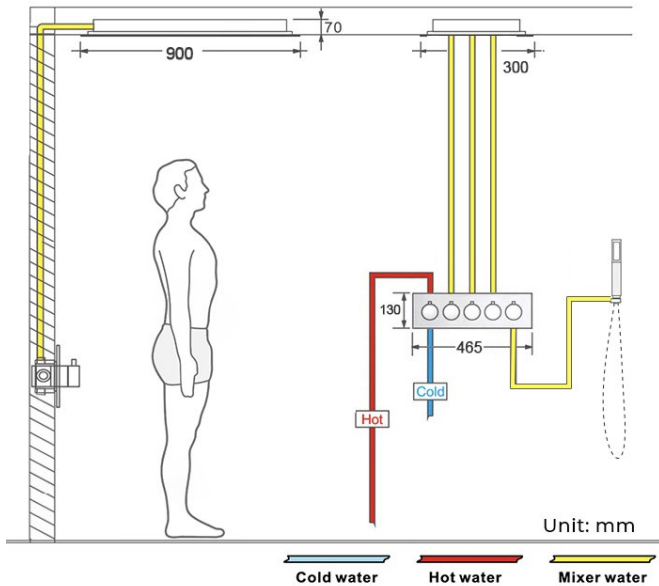

DIJON WATERFALL RAINFALL REMOTE CONTROLLED MUSICAL THERMOSTATIC SHOWER SYSTEM WITH HAND SHOWER SPECIFICATIONS

Shower Head

- Shower Panel /Hose Material: 304 Stainless Steel
- Shower Head Size: 900*300 mm
- Shower Mixer Material: Brass
- Concealed Mixer Size: 465*130 mm
- Showerheads Install: Embedded Ceiling Mounted
- Concealed Mixer Install: Wall-Mounted
- LED Shower Head Functions: Rainfall, Waterfall, Water Column
- Water Pressure: 0.3 MPA
- Water Flow: 16L/min~28L/min
- Hand Shower/ Shower holder Material: Brass
- Shower Accessories Material: Brass
- LED Light: Need to Connect Power
- LED Light Color: 64 Color
- Shower Hose Length: 1.5M
- AC: 100-265V 50/60Hz

Product shown is only for installation display purpose

304 Stainless Steel

- Waterfall×2
- Water Column
- Speaker×2
- Rain
- Brushed Gold
- 900×300mm
- Net Weight: 18kg

Water Pressure: 0.3-0.5MPA
Shower Flow Rate: 16-28L/min

LED Strip

64
Kinds of color temperature adjustable

Remote control color

- 1: Turn ON/OFF
- 2: Color Touch Ring
- 3: Mode Switch
- 4/8: Dynamic Speed adjusting
- 5: Mode Switch
- 6: Color Temperature adjusting
- 7/9: Dynamic Brightness adjusting

All dimensions and specifications are nominal and may vary. Use actual products for accuracy in critical situations.

Shower Mixer

Hand Shower

Shower Mixer Connections