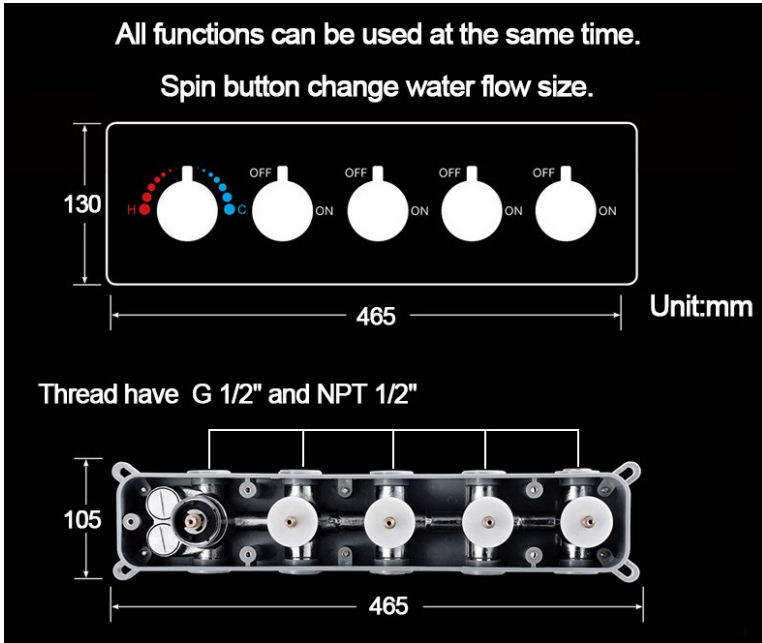

DIJON WATERFALL RAINFALL REMOTE CONTROLLED MUSICAL THERMOSTATIC SHOWER SYSTEM WITH HAND SHOWER SPECIFICATIONS

Shower Head

- Shower Panel /Hose Material: 304 Stainless Steel
- Shower Head Size: 900*300 mm
- Shower Mixer Material: Brass
- Concealed Mixer Size: 465*130 mm
- Showerheads Install: Embedded Ceiling Mounted
- Concealed Mixer Install: Wall-Mounted
- LED Shower Head Functions: Rainfall, Waterfall, Water Column
- Water Pressure: 0.3 MPA
- Water Flow: 16L/min~28L/min
- Hand Shower/ Shower holder Material: Brass
- Shower Accessories Material: Brass
- LED Light: Need to Connect Power
- LED Light Color: 64 Color
- Shower Hose Length: 1.5M
- AC: 100-265V 50/60Hz

Product shown is only for installation display purpose

304 Stainless Steel

- Waterfall×2
- Water Column
- Speaker×2
- Rain
- Brushed Gold
- 900×300mm
- Net Weight: 18kg

Water Pressure: 0.3-0.5MPA
Shower Flow Rate: 16-28L/min

LED Strip

64
Kinds of color temperature adjustable

Remote control color

- 1: Turn ON/OFF
- 2: Color Touch Ring
- 3: Mode Switch
- 4/8: Dynamic Speed adjusting
- 5: Mode Switch
- 6: Color Temperature adjusting
- 7/9: Dynamic Brightness adjusting

All dimensions and specifications are nominal and may vary. Use actual products for accuracy in critical situations.

Shower Mixer

Hand Shower

Shower Mixer Connections