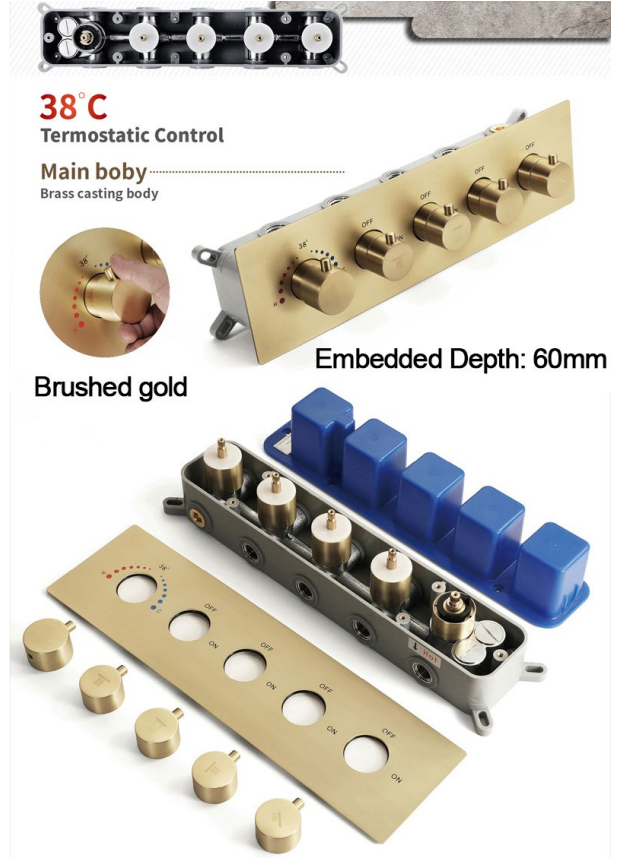

DIJON WATERFALL RAINFALL REMOTE CONTROLLED MUSICAL THERMOSTATIC SHOWER SYSTEM WITH HAND SHOWER SPECIFICATIONS

Shower Head

- Shower Panel /Hose Material: 304 Stainless Steel
- Shower Head Size: 900*300 mm
- Shower Mixer Material: Brass
- Concealed Mixer Size: 465*130 mm
- Showerheads Install: Embedded Ceiling Mounted
- Concealed Mixer Install: Wall-Mounted
- LED Shower Head Functions: Rainfall, Waterfall, Water Column
- Water Pressure: 0.3 MPA
- Water Flow: 16L/min~28L/min
- Hand Shower/ Shower holder Material: Brass
- Shower Accessories Material: Brass
- LED Light: Need to Connect Power
- LED Light Color: 64 Color
- Shower Hose Length: 1.5M
- AC: 100-265V 50/60Hz

Product shown is only for installation display purpose

304 Stainless Steel

- Waterfall×2
- Water Column
- Speaker×2
- Rain
- Brushed Gold
- 900×300mm
- Net Weight: 18kg

Water Pressure: 0.3-0.5MPA
Shower Flow Rate: 16-28L/min

LED Strip

64
Kinds of color temperature adjustable

Remote control color

- 1: Turn ON/OFF
- 2: Color Touch Ring
- 3: Mode Switch
- 4/8: Dynamic Speed adjusting
- 5: Mode Switch
- 6: Color Temperature adjusting
- 7/9: Dynamic Brightness adjusting

All dimensions and specifications are nominal and may vary. Use actual products for accuracy in critical situations.

Shower Mixer

Hand Shower

Shower Mixer Connections