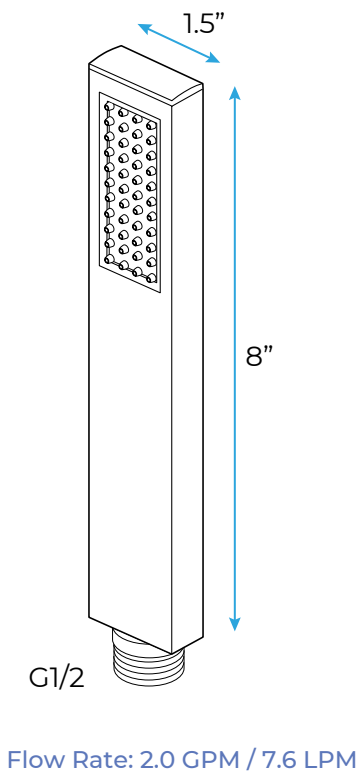

DIJON WATERFALL RAINFALL REMOTE CONTROLLED MUSICAL THERMOSTATIC SHOWER SYSTEM WITH HAND SHOWER SPECIFICATIONS

Shower Head

- Shower Panel /Hose Material: 304 Stainless Steel
- Shower Head Size: 900*300 mm
- Shower Mixer Material: Brass
- Concealed Mixer Size: 465*130 mm
- Showerheads Install: Embedded Ceiling Mounted
- Concealed Mixer Install: Wall-Mounted
- LED Shower Head Functions: Rainfall, Waterfall, Water Column
- Water Pressure: 0.3 MPA
- Water Flow: 16L/min~28L/min
- Hand Shower/ Shower holder Material: Brass
- Shower Accessories Material: Brass
- LED Light: Need to Connect Power
- LED Light Color: 64 Color
- Shower Hose Length: 1.5M
- AC: 100-265V 50/60Hz

Product shown is only for installation display purpose

304 Stainless Steel

- Waterfall×2
- Water Column
- Speaker×2
- Rain
- Brushed Gold
- 900×300mm
- Net Weight: 18kg

Water Pressure: 0.3-0.5MPA
Shower Flow Rate: 16-28L/min

LED Strip

64
Kinds of color temperature adjustable

Remote control color

- 1: Turn ON/OFF
- 2: Color Touch Ring
- 3: Mode Switch
- 4/8: Dynamic Speed adjusting
- 5: Mode Switch
- 6: Color Temperature adjusting
- 7/9: Dynamic Brightness adjusting

All dimensions and specifications are nominal and may vary. Use actual products for accuracy in critical situations.

Shower Mixer

Hand Shower

Shower Mixer Connections