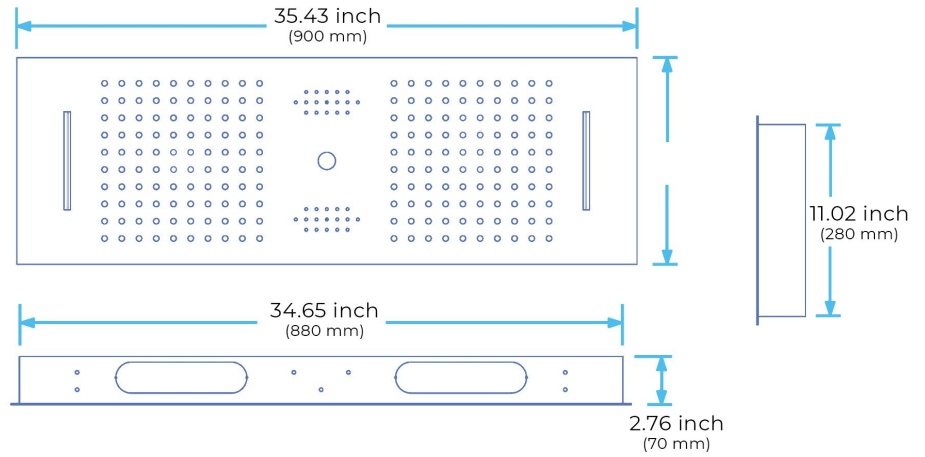

DIJON WATERFALL RAINFALL REMOTE CONTROLLED MUSICAL THERMOSTATIC SHOWER SYSTEM WITH HAND SHOWER SPECIFICATIONS

Shower Head

- Shower Panel /Hose Material: 304 Stainless Steel
- Shower Head Size: 900*300 mm
- Shower Mixer Material: Brass
- Concealed Mixer Size: 465*130 mm
- Showerheads Install: Embedded Ceiling Mounted
- Concealed Mixer Install: Wall-Mounted
- LED Shower Head Functions: Rainfall, Waterfall, Water Column
- Water Pressure: 0.3 MPA
- Water Flow: 16L/min~28L/min
- Hand Shower/ Shower holder Material: Brass
- Shower Accessories Material: Brass
- LED Light: Need to Connect Power
- LED Light Color: 64 Color
- Shower Hose Length: 1.5M
- AC: 100-265V 50/60Hz

Product shown is only for installation display purpose

304 Stainless Steel

- Waterfall×2
- Water Column
- Speaker×2
- Rain
- Brushed Gold
- 900×300mm
- Net Weight: 18kg

Water Pressure: 0.3-0.5MPA
Shower Flow Rate: 16-28L/min

LED Strip

64
Kinds of color temperature adjustable

Remote control color

- 1: Turn ON/OFF
- 2: Color Touch Ring
- 3: Mode Switch
- 4/8: Dynamic Speed adjusting
- 5: Mode Switch
- 6: Color Temperature adjusting
- 7/9: Dynamic Brightness adjusting

All dimensions and specifications are nominal and may vary. Use actual products for accuracy in critical situations.

Shower Mixer

Hand Shower

Shower Mixer Connections